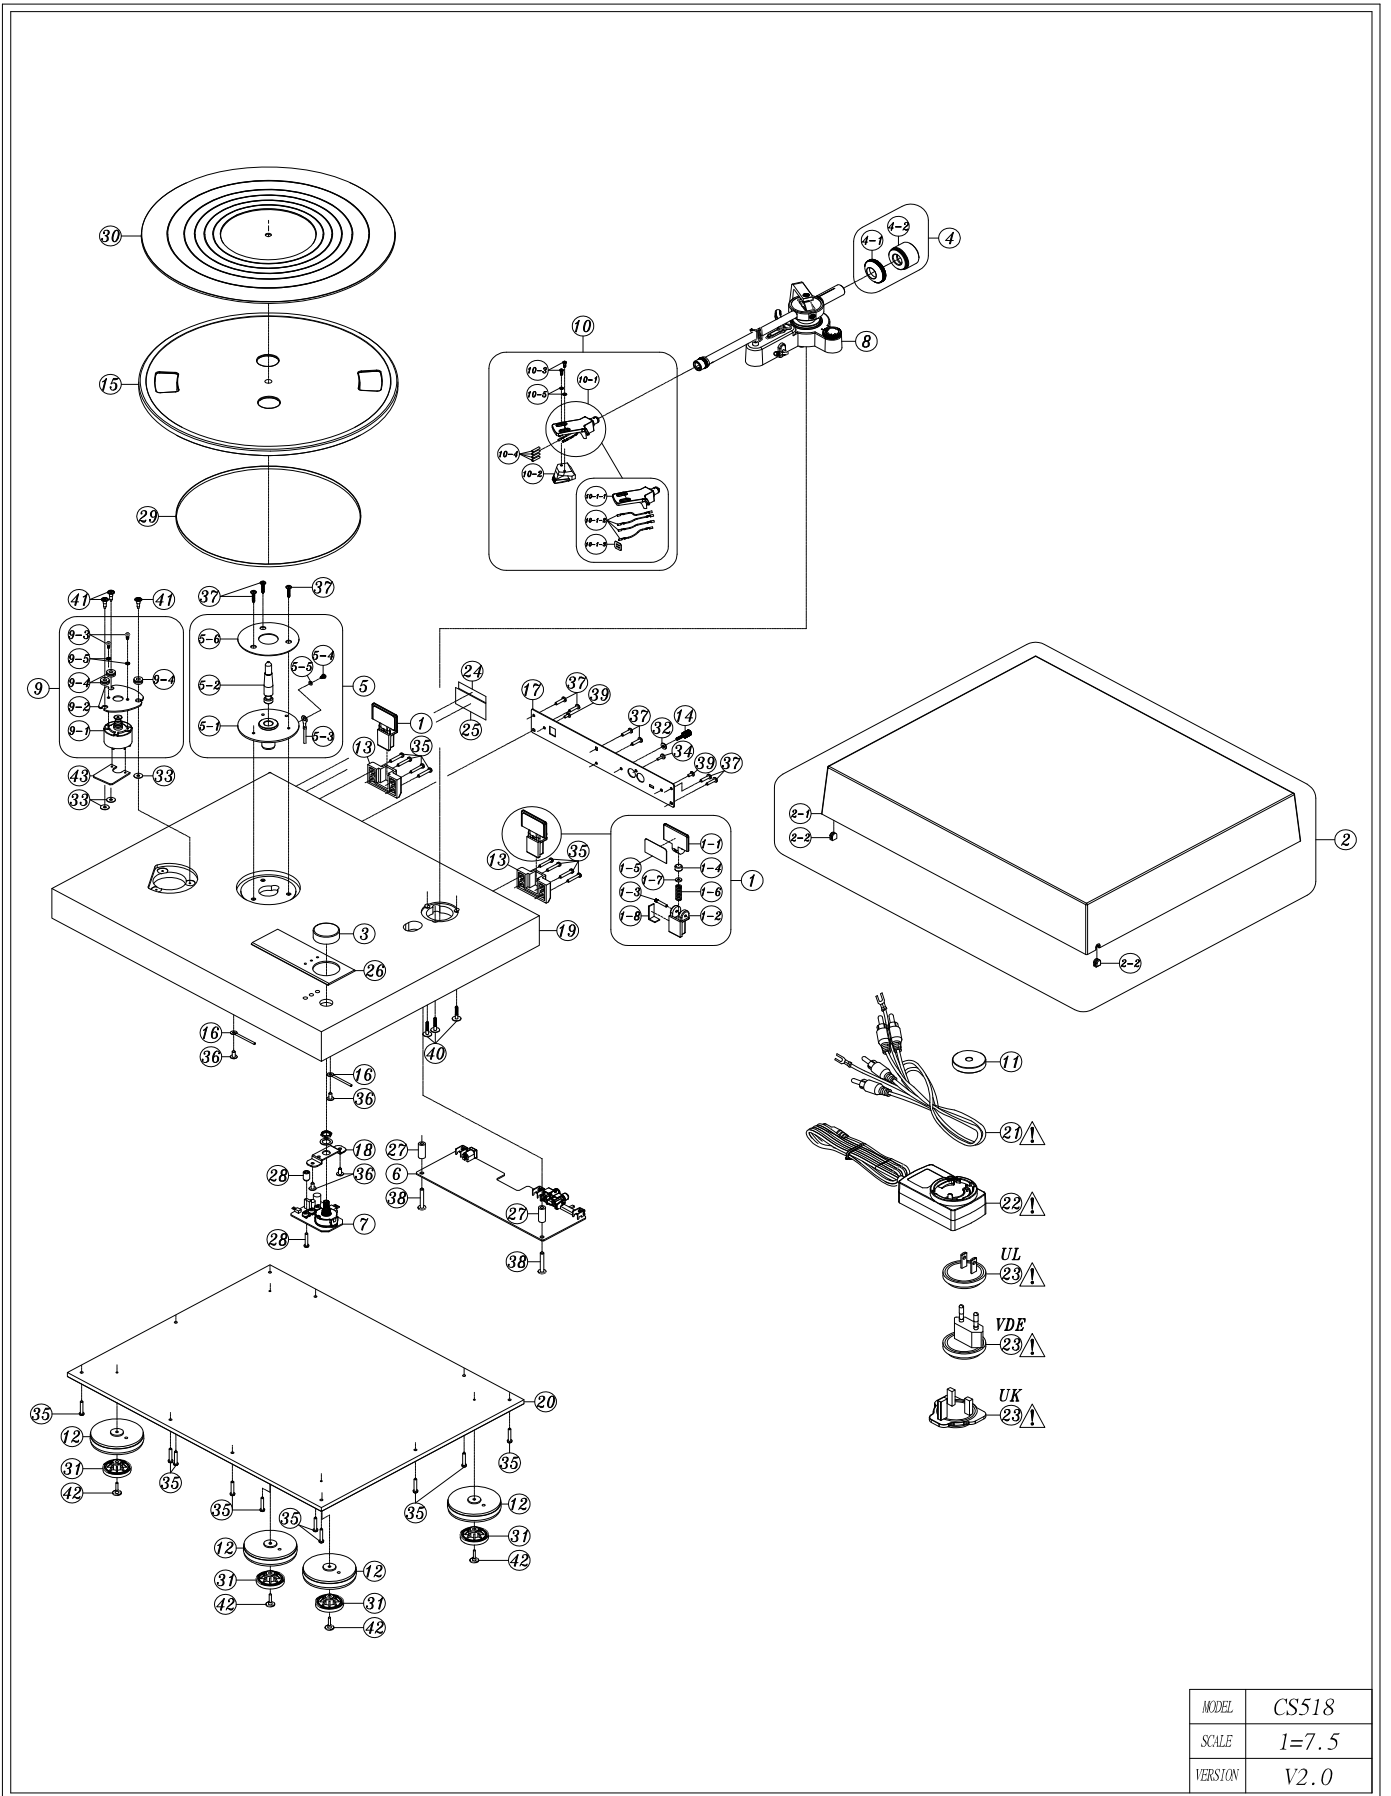

# Exploded View

MODEL	CS518
SCALE	1=7.5
VERSION	V2.0