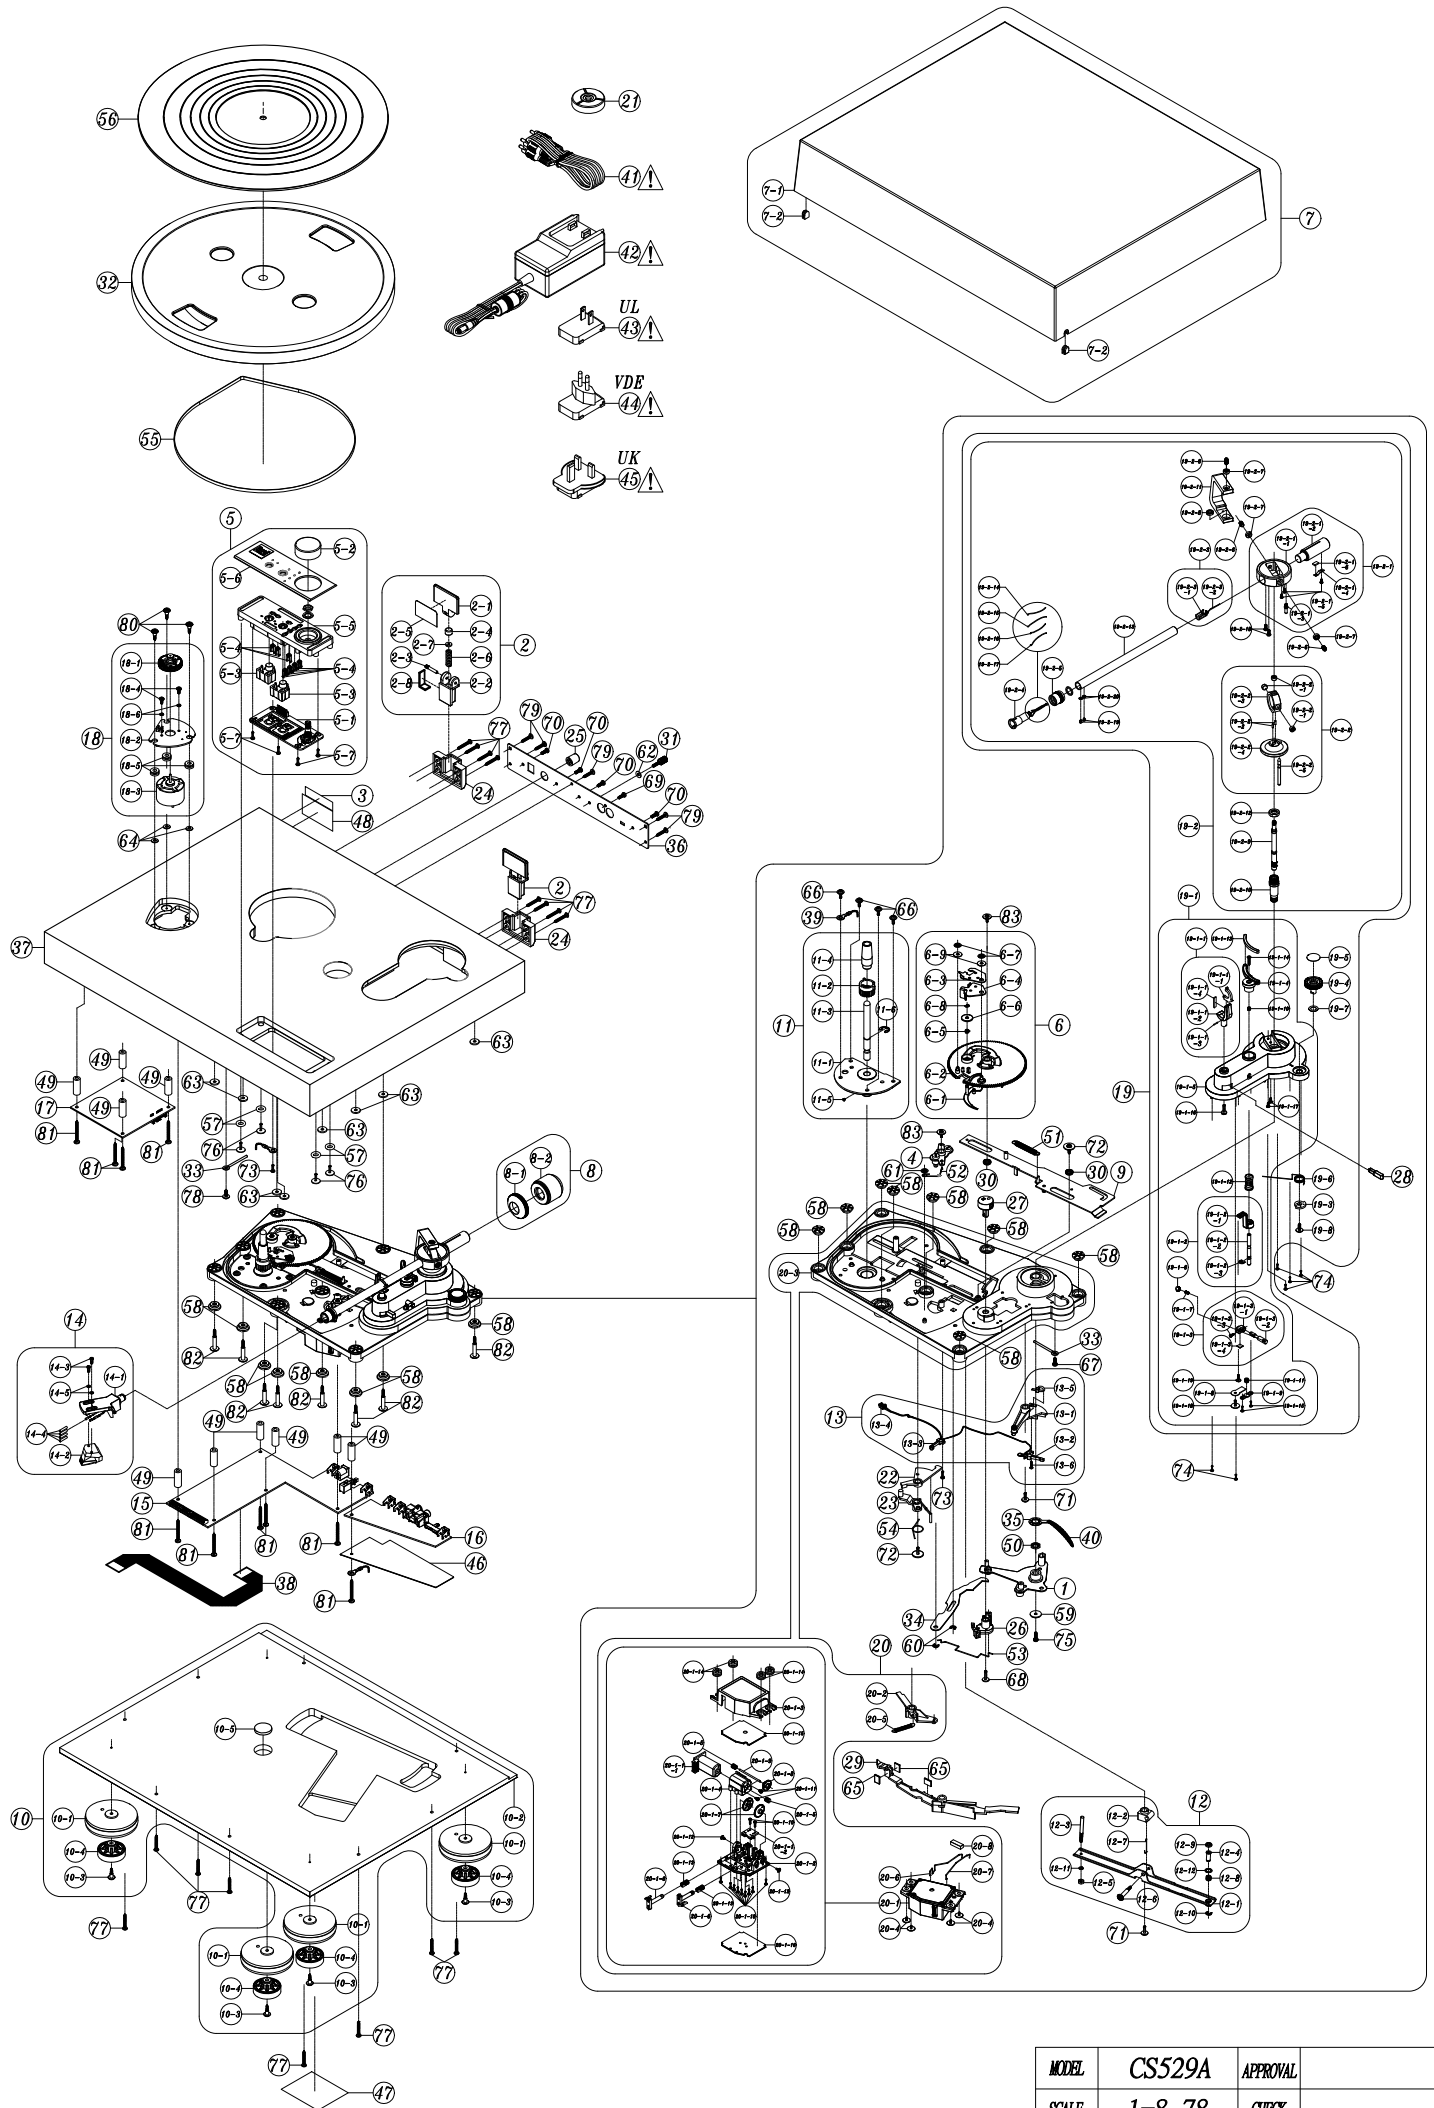

Explosions Zeichnung Exploded View

MODEL	CS529A	APPROVAL	
SCALE	1=8.78	CHECK	
VERSION	V1.0	DESIGN	